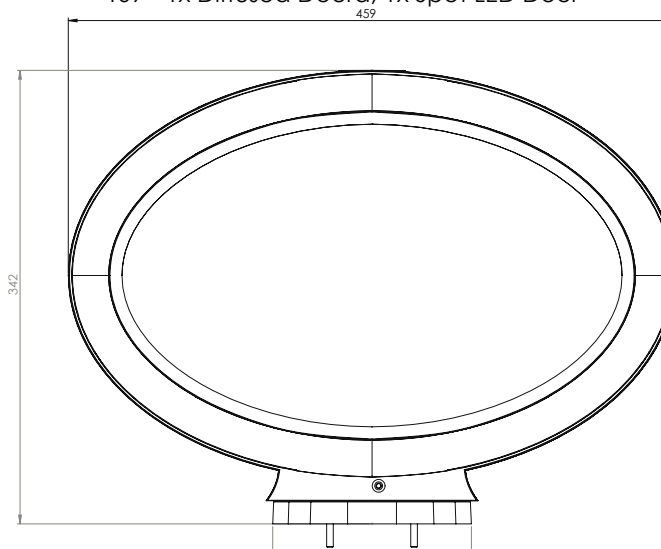

Contact TBG at

Australia Head Office

106B Derby St, Silverwater
NSW 2128, Australia

Ph: +61 2 9647 1800

Fax: +61 2 9647 2400

USA Office

Suite 100, 1660 Helm Dr, Las Vegas
Nevada 89119, USA

Office: +1 702 483 6638

Fax: +1 702 483 6642

E-Mail: sales@brightgroup.net
Web: <http://www.brightgroup.net>