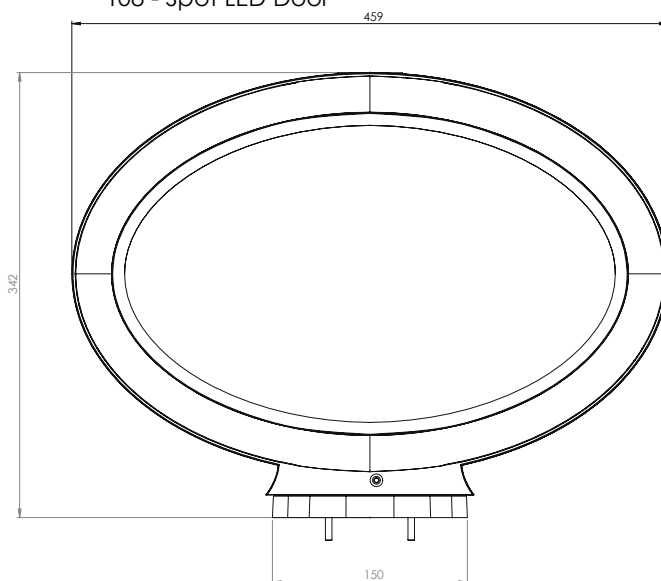

- Provision for mounting tower lights.
- Easy adaptive mounting to accommodate most EGMs with perpendicular mounting angles.
- One screw, easily removable door.
- No screw for artwork replacements.
- All operational components are easily accessible from the front.
- Electrically safe low DC voltages (12Vdc or 24Vdc), power consumption under 15W for single sided topper.
- Manufactured under UL follow up procedure E245307.
- RoHS Compliant.

E-Mail: sales@brightgroup.net
Web: <http://www.brightgroup.net>

TBG Unitopper Mk3 Nomenclature

Part numbers are in format of TBG-UNITOP-XXX

Single-Sided - XXX

T07 - Diffused Door

T08 - Spot LED Door

Double-Sided - XXX